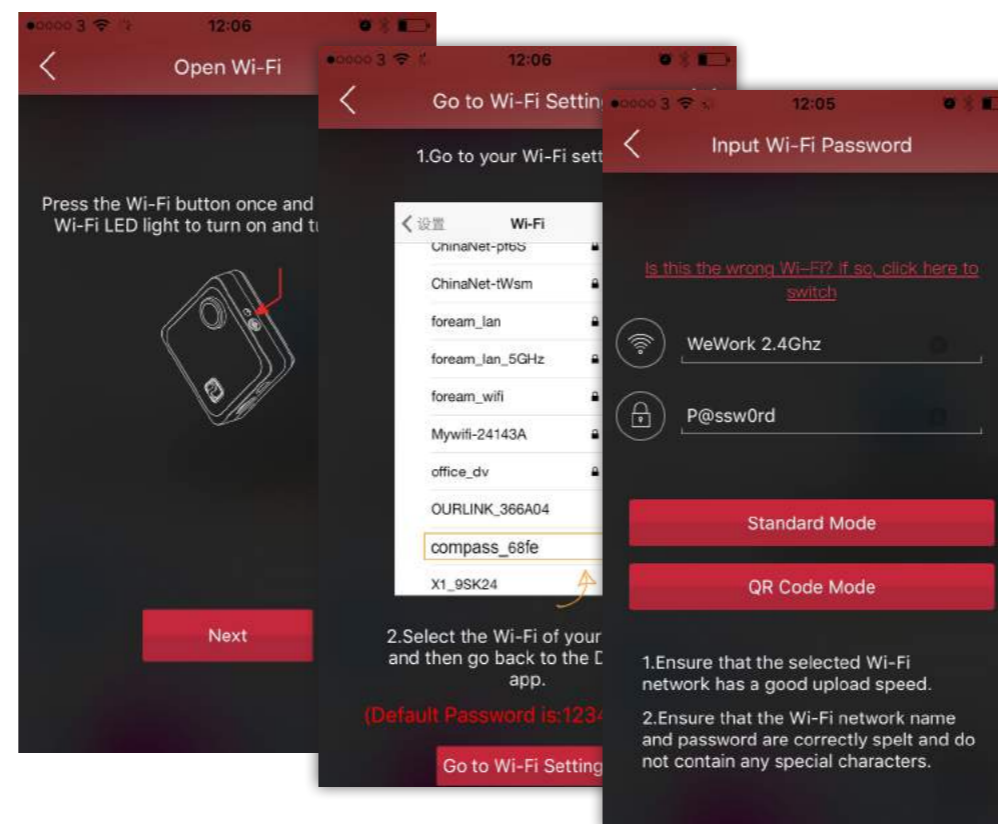

CONNECTING TO YOUR PHONE

USING THE DRIFT LIFE APP TO CONTROL YOUR COMPASS

The Drift Life application is available on iOS and Android. Once installed you can use the application to connect and control your Compass.

STEP 1

Pressing the Wi-Fi button once, the side indicator will flash red while the Compass searches for your smartphone on its WiFi network.

STEP 2

Through your phone settings, directly connect to the Compass WiFi. It will appear as an available network in your settings.

STEP 3

The front power button and the side indicator light will turn green. This indicates your Compass and your smartphone are now connected.

Default Wi-Fi Password: **1234567890**

LIVE STREAMING

From the Drift Life home screen you will find a **PLUS SYMBOL** in the bottom right corner. Tapping this icon will open the option to **BEGIN BROADCAST**, this requires you to connect your Compass to an internet-enabled WiFi signal. Follow instructions within the Drift Life application to begin.