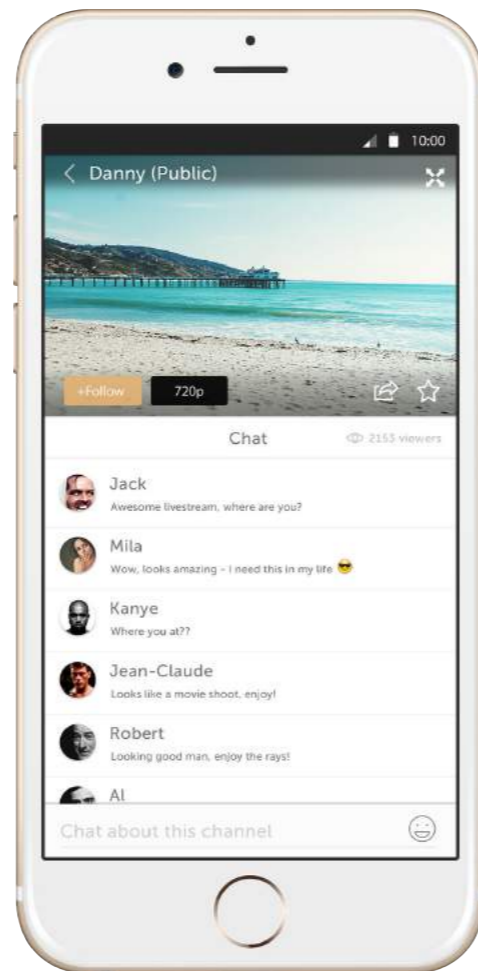

DRIFT LIFE APP

(NEW APP COMING JUNE 2016)