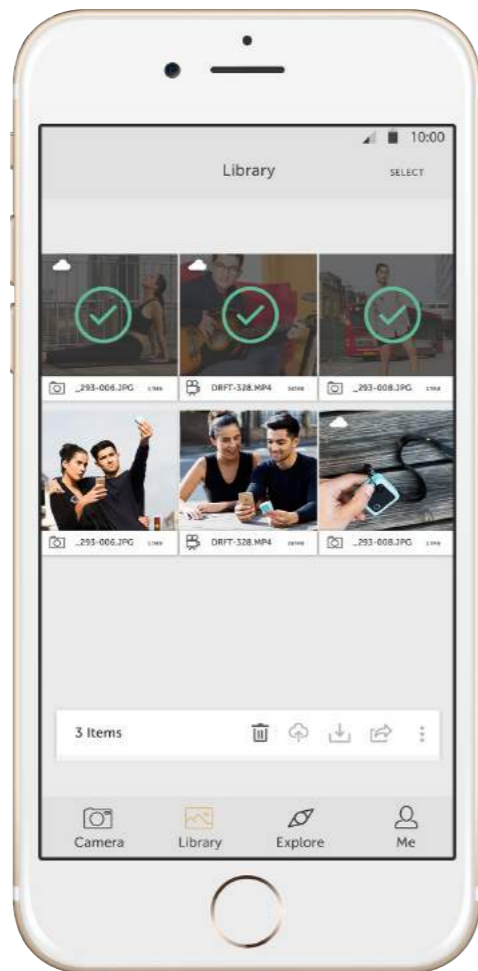

DRIFT LIFE APP

(NEW APP COMING JUNE 2016)