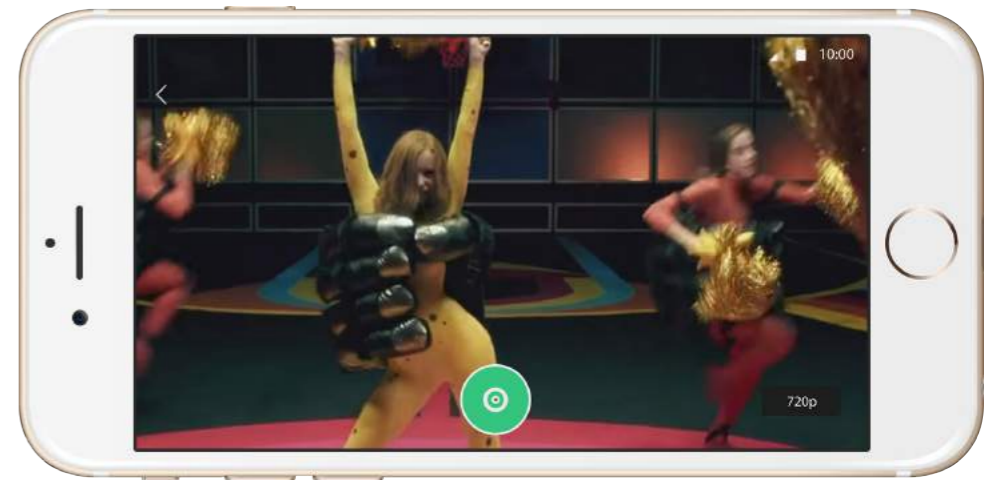

DRIFT LIFE APP

(NEW APP COMING JUNE 2016)